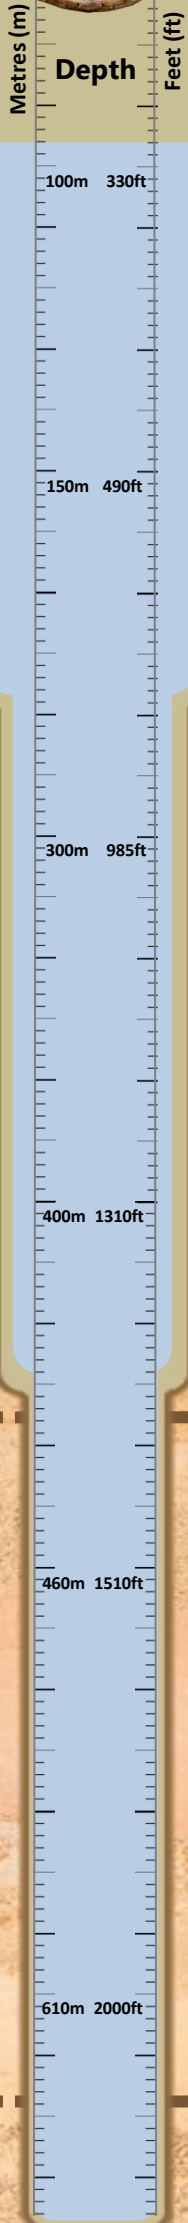

# Laval Downhole Camera Family Tree

**R-CAM Camera**  
Down and side view  
Down and side lighting

**SC-166 Camera**  
Down view only  
Down view lighting &  
Small diameter holes

**SC RANGE**

**R-CAM RANGE**

**DW RANGE**

**Key**  
**Combo** = R-CAM camera  
**Combo +** = R-CAM and  
SC-166 camera  
**Standard** = SC-166 Camera

**DW WINCH**  
TO UPGRADE –  
EXTEND CURRENT  
R-CAM OF  
SC SYSTEMS

**CUSTOM PACKAGE (Contact us)**