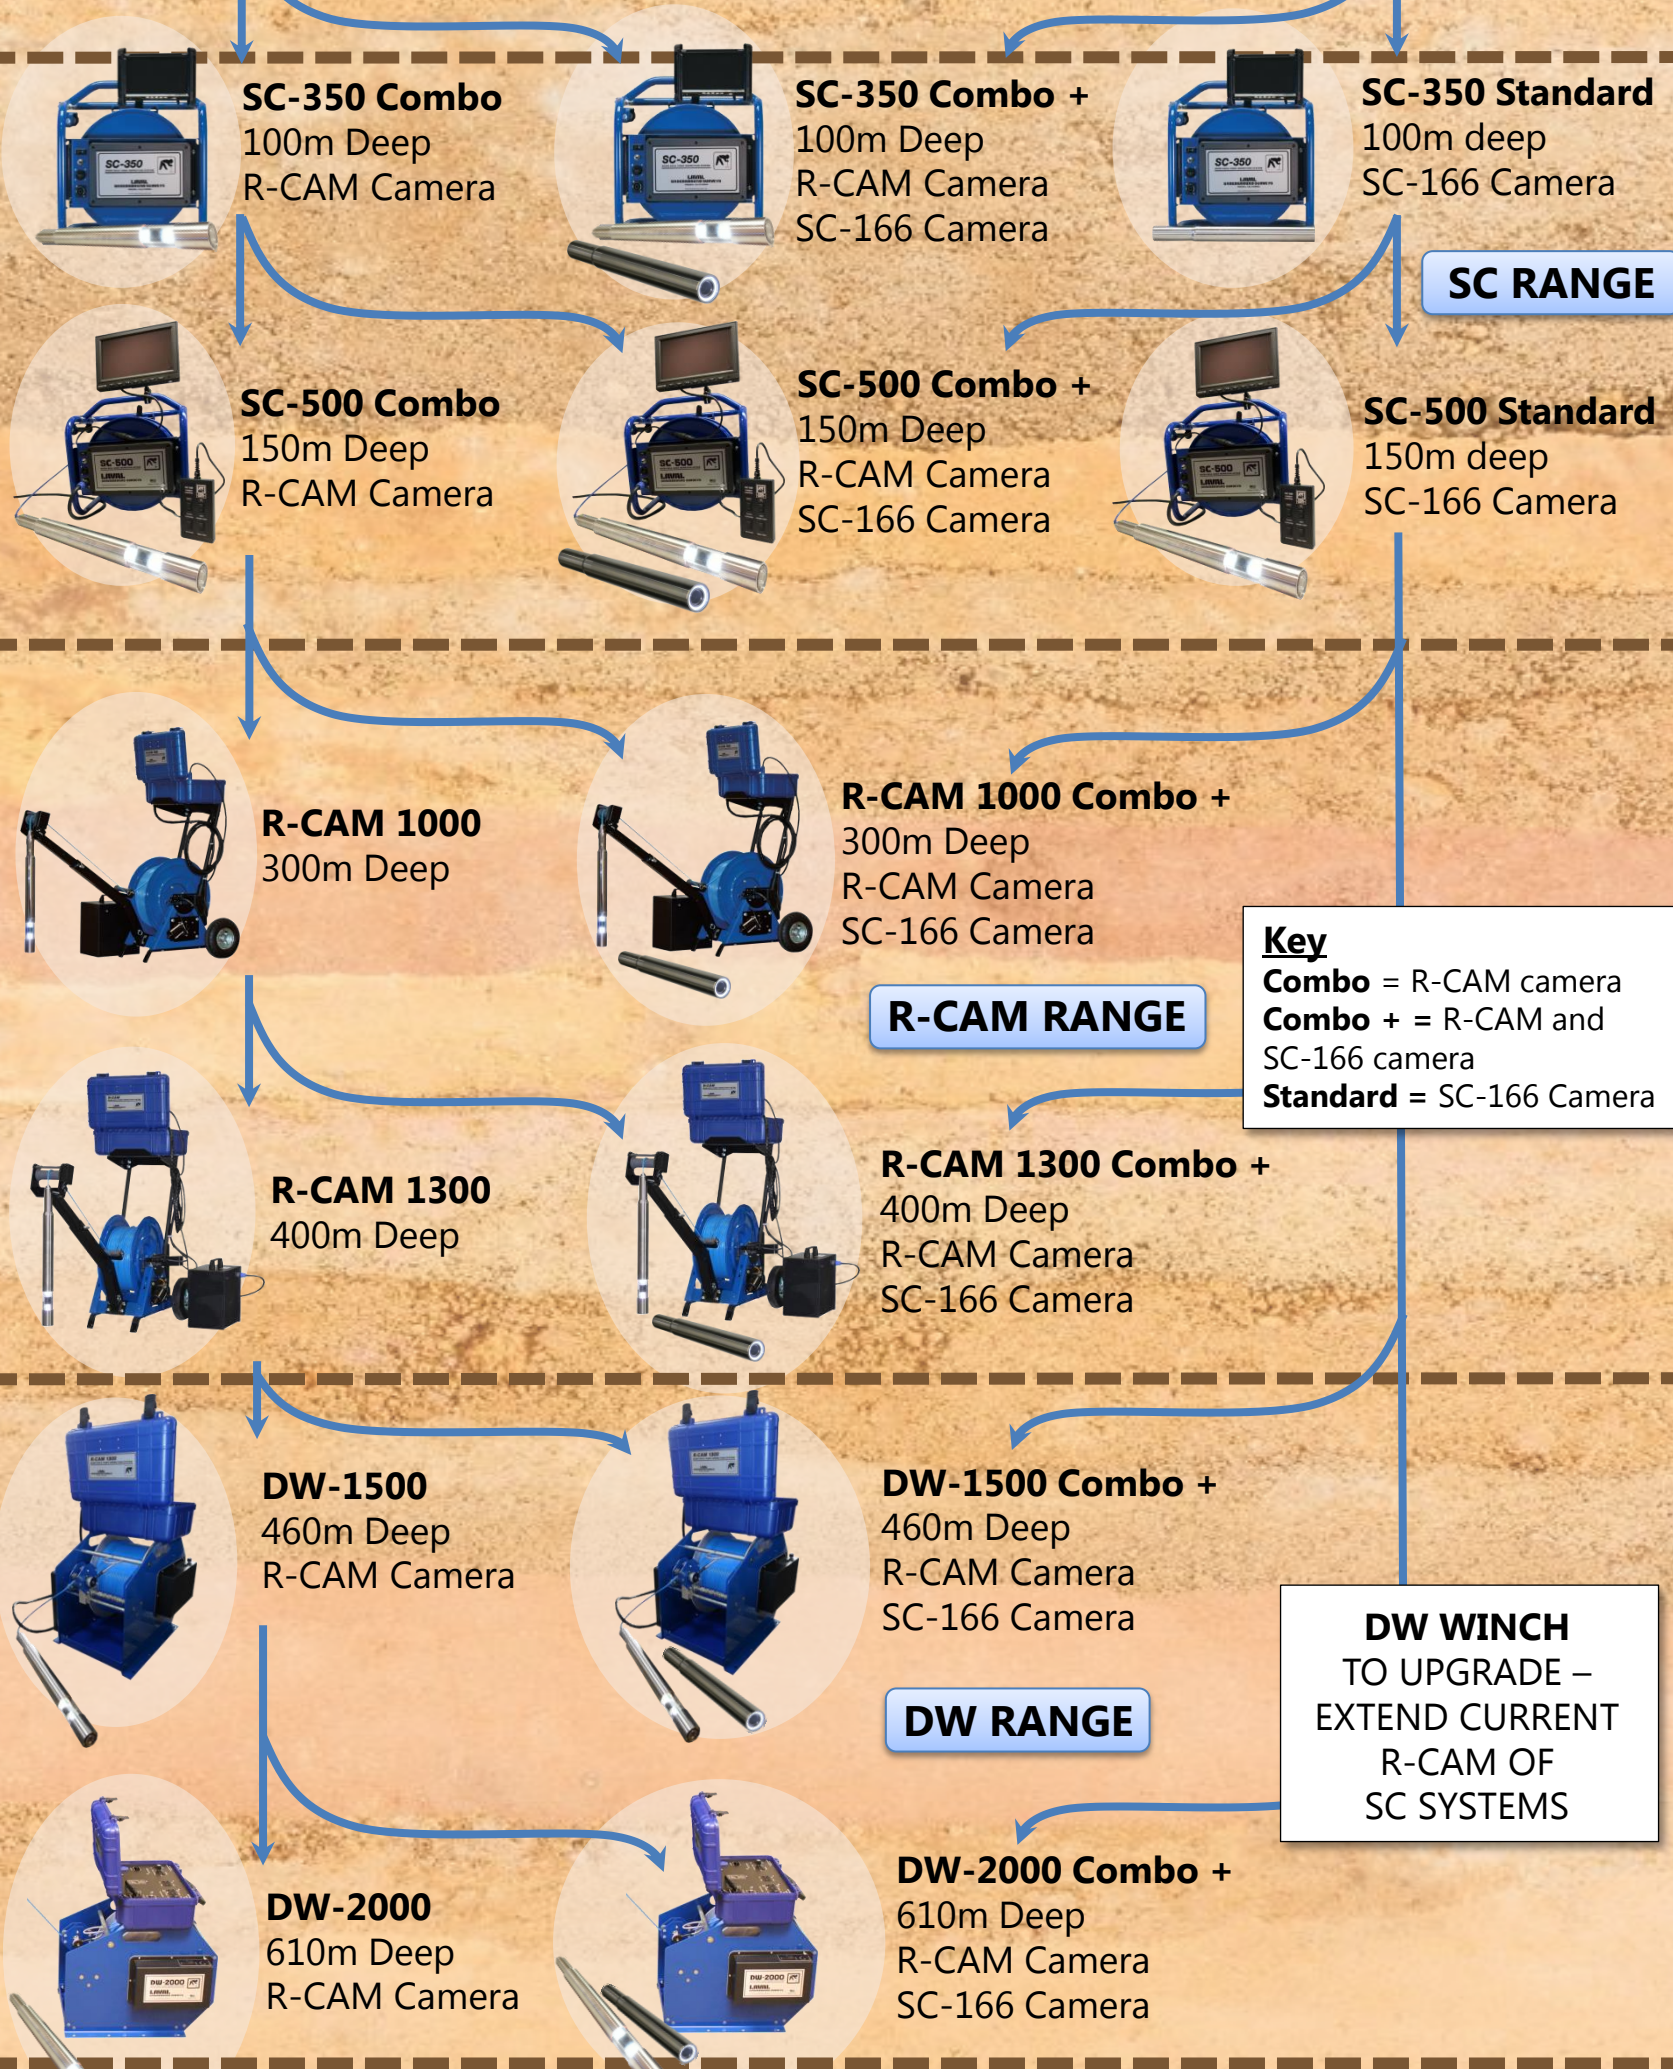

# Laval Downhole Camera Family Tree

**R-CAM Camera**  
Down and side view  
Down and side lighting

**SC-166 Camera**  
Down view only  
Down view lighting &  
Small diameter holes

**SC RANGE**

**R-CAM RANGE**

**DW RANGE**

**Key**  
**Combo** = R-CAM camera  
**Combo +** = R-CAM and  
SC-166 camera  
**Standard** = SC-166 Camera

**DW WINCH**  
TO UPGRADE –  
EXTEND CURRENT  
R-CAM OF  
SC SYSTEMS

**CUSTOM PACKAGE (Contact us)**